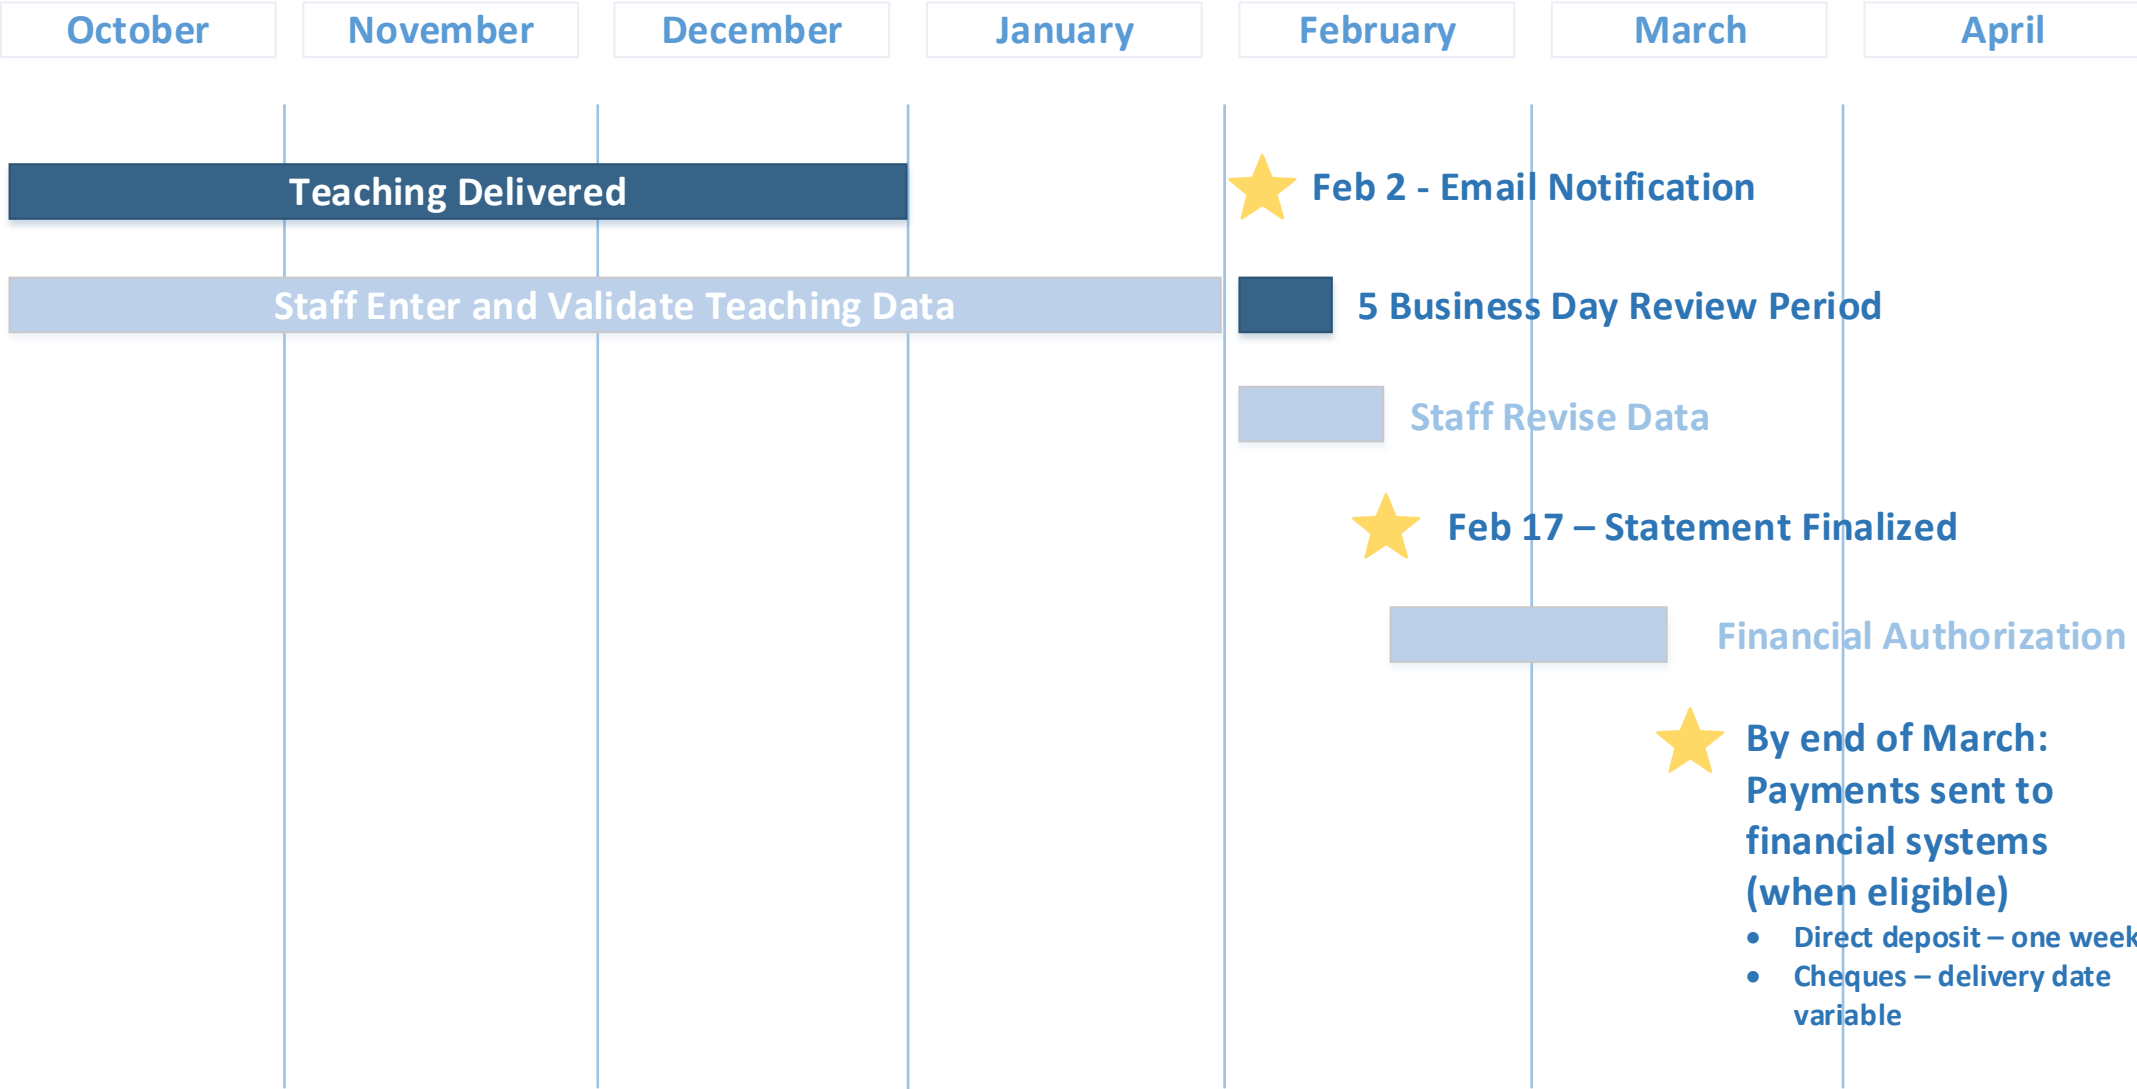

Teaching Tracking and Payment System

Quarterly Processing Timeline

April – June 2017 Teaching Delivery Period

Teaching Tracking and Payment System

Quarterly Processing Timeline

July – September 2017 Teaching Delivery Period

Teaching Tracking and Payment System

Quarterly Processing Timeline

October – December 2017 Teaching Delivery Period

Teaching Tracking and Payment System

Quarterly Processing Timeline

January – March 2018 Teaching Delivery Period