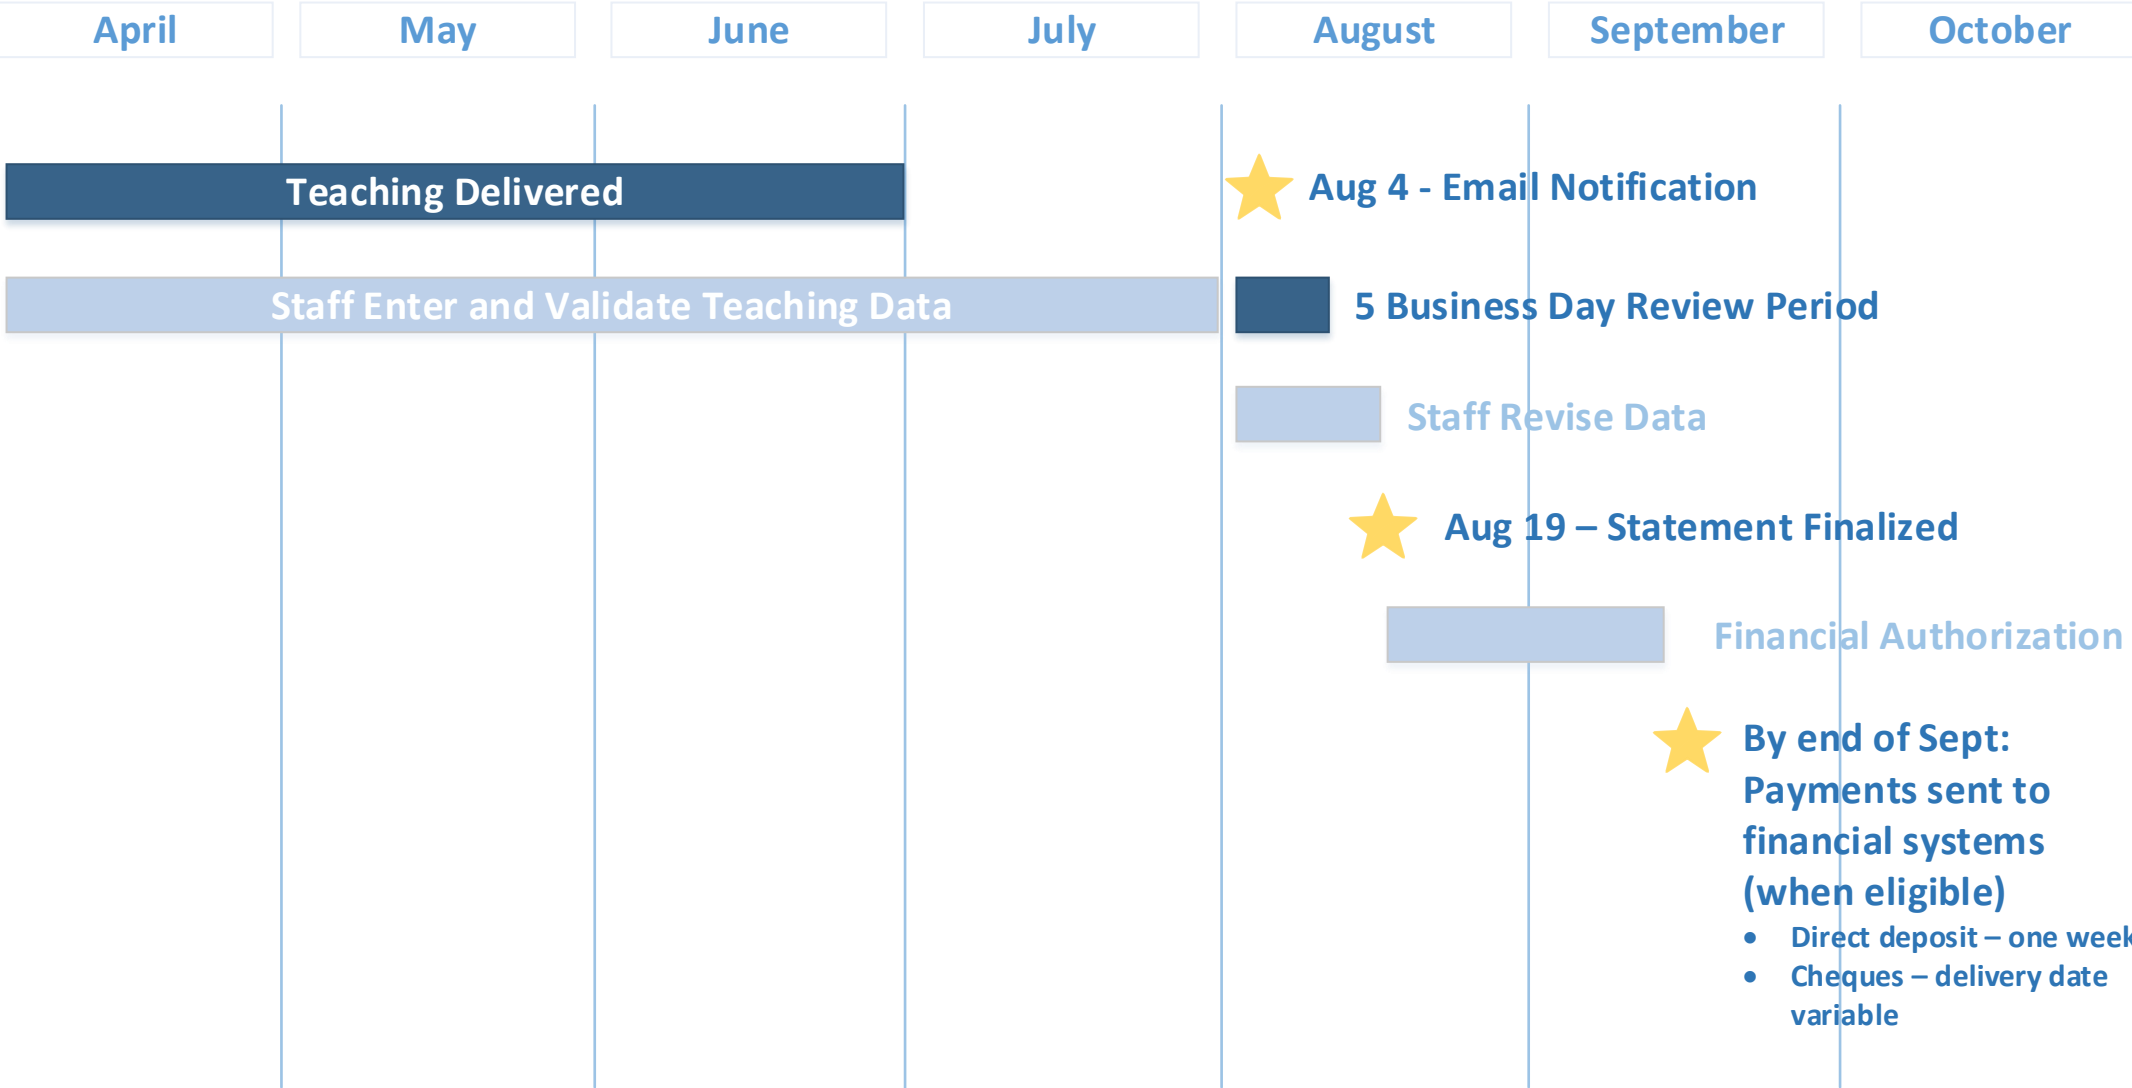

Teaching Tracking and Payment System

Quarterly Processing Timeline

April – June 2017 Teaching Delivery Period

Teaching Tracking and Payment System

Quarterly Processing Timeline

July – September 2017 Teaching Delivery Period

Teaching Tracking and Payment System

Quarterly Processing Timeline

October – December 2017 Teaching Delivery Period

Teaching Tracking and Payment System

Quarterly Processing Timeline

January – March 2018 Teaching Delivery Period