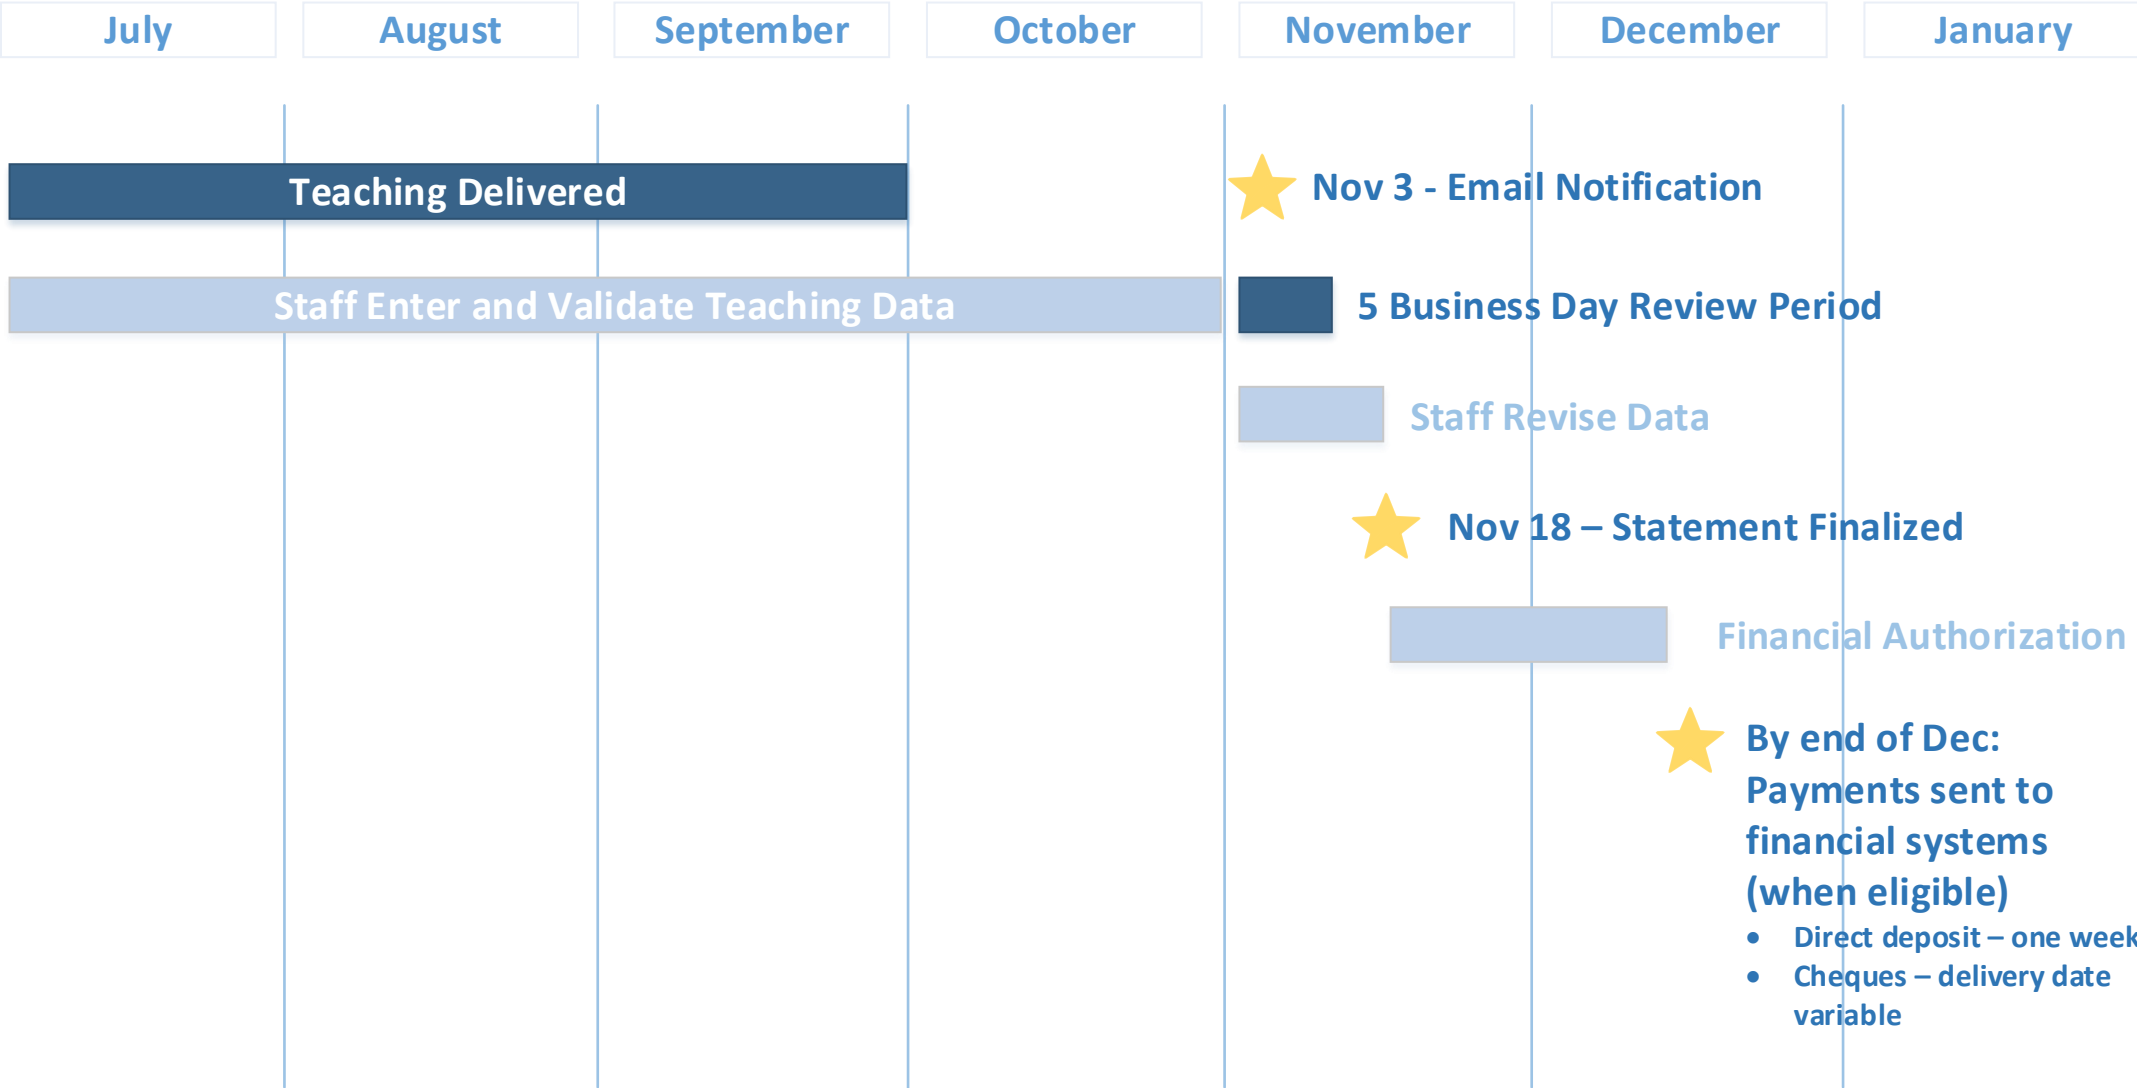

Teaching Tracking and Payment System

Quarterly Processing Timeline

April – June 2017 Teaching Delivery Period

Teaching Tracking and Payment System

Quarterly Processing Timeline

July – September 2017 Teaching Delivery Period

Teaching Tracking and Payment System

Quarterly Processing Timeline

October – December 2017 Teaching Delivery Period

Teaching Tracking and Payment System

Quarterly Processing Timeline

January – March 2018 Teaching Delivery Period